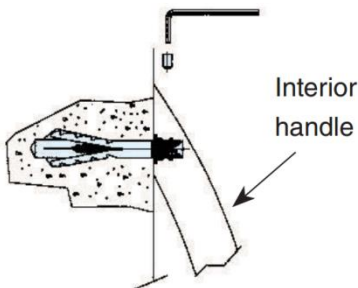

Installation for wall mount or concrete

Part No.	For Use With
DKIT-5/15	GDSI-3310-15 / GDSI-4400-15
DKIT-5/20	GDSI-2000-20 / GDSI-3310-20 / GDSI-4400-20
DKIT-5/30	GDSI-1630-30 / GDSI-2000-30 / GDSI-3310-30 / GDSI-3330-30 / GDSI-4400-30